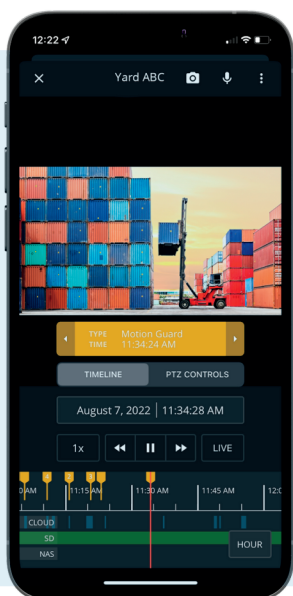

The YourSixOS pure cloud solution supports Public Transportation as a redundant, scalable, secure, and simple-to-use platform. With remote monitoring from anywhere, integration with a wide range of sensors and access control components, and robust analytics, YourSix has your back wherever your business takes you.